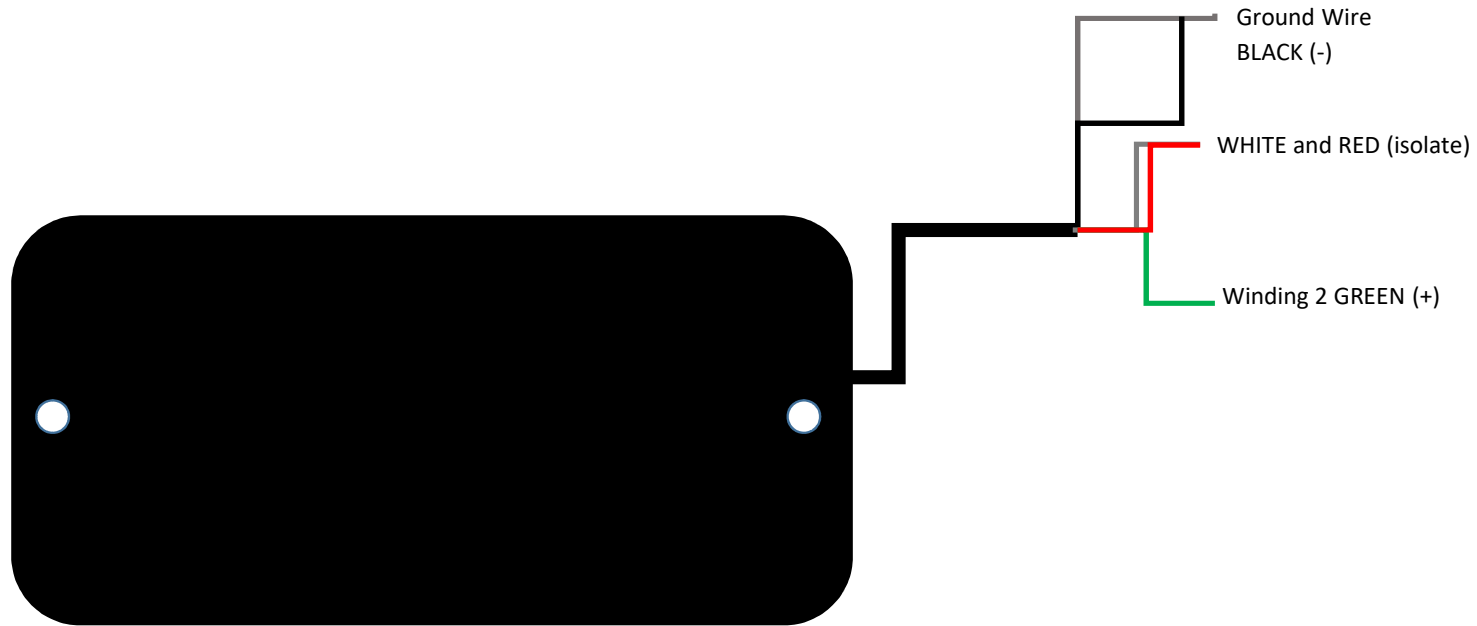

Dimensions

G-Bass Dual-Coil Pickup HB-GB-01

Specifications:

Logo Color: White

DC Resistance K Ω 13

Length: 89mm

Width: 38mm

Thickness: 23mm

Distance between screws: 82mm

Screws diameter: 3mm

G-Bass
Pickups

G-Bass Humbucker Pickup Pickup Wiring

G-Bass
Pickups

G-Bass Humbucker Pickup Factory Pickup Wiring

G-Bass
Pickups

2 Volume 1 tone Wiring Diagram