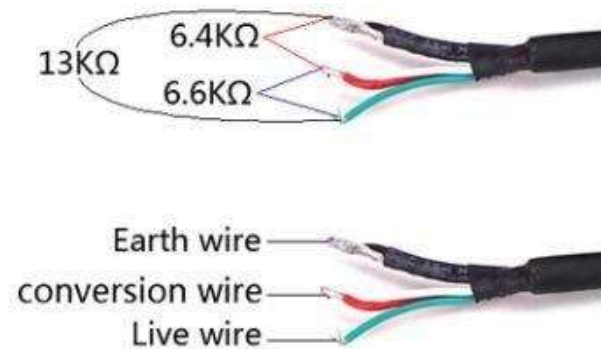

Dimensions

G-Bass Dual-Coil Pickup HB-GB-01

Specifications:

Logo Color: White

DC Resistance K Ω 13

Length: 89mm

Width: 38mm

Thickness: 23mm

Distance between screws: 82mm

Screws diameter: 3mm

G-Bass
Pickups

G-Bass Humbucker Pickup Pickup Wiring

G-Bass
Pickups

G-Bass Humbucker Pickup Factory Pickup Wiring

G-Bass
Pickups

2 Volume 1 tone Wiring Diagram