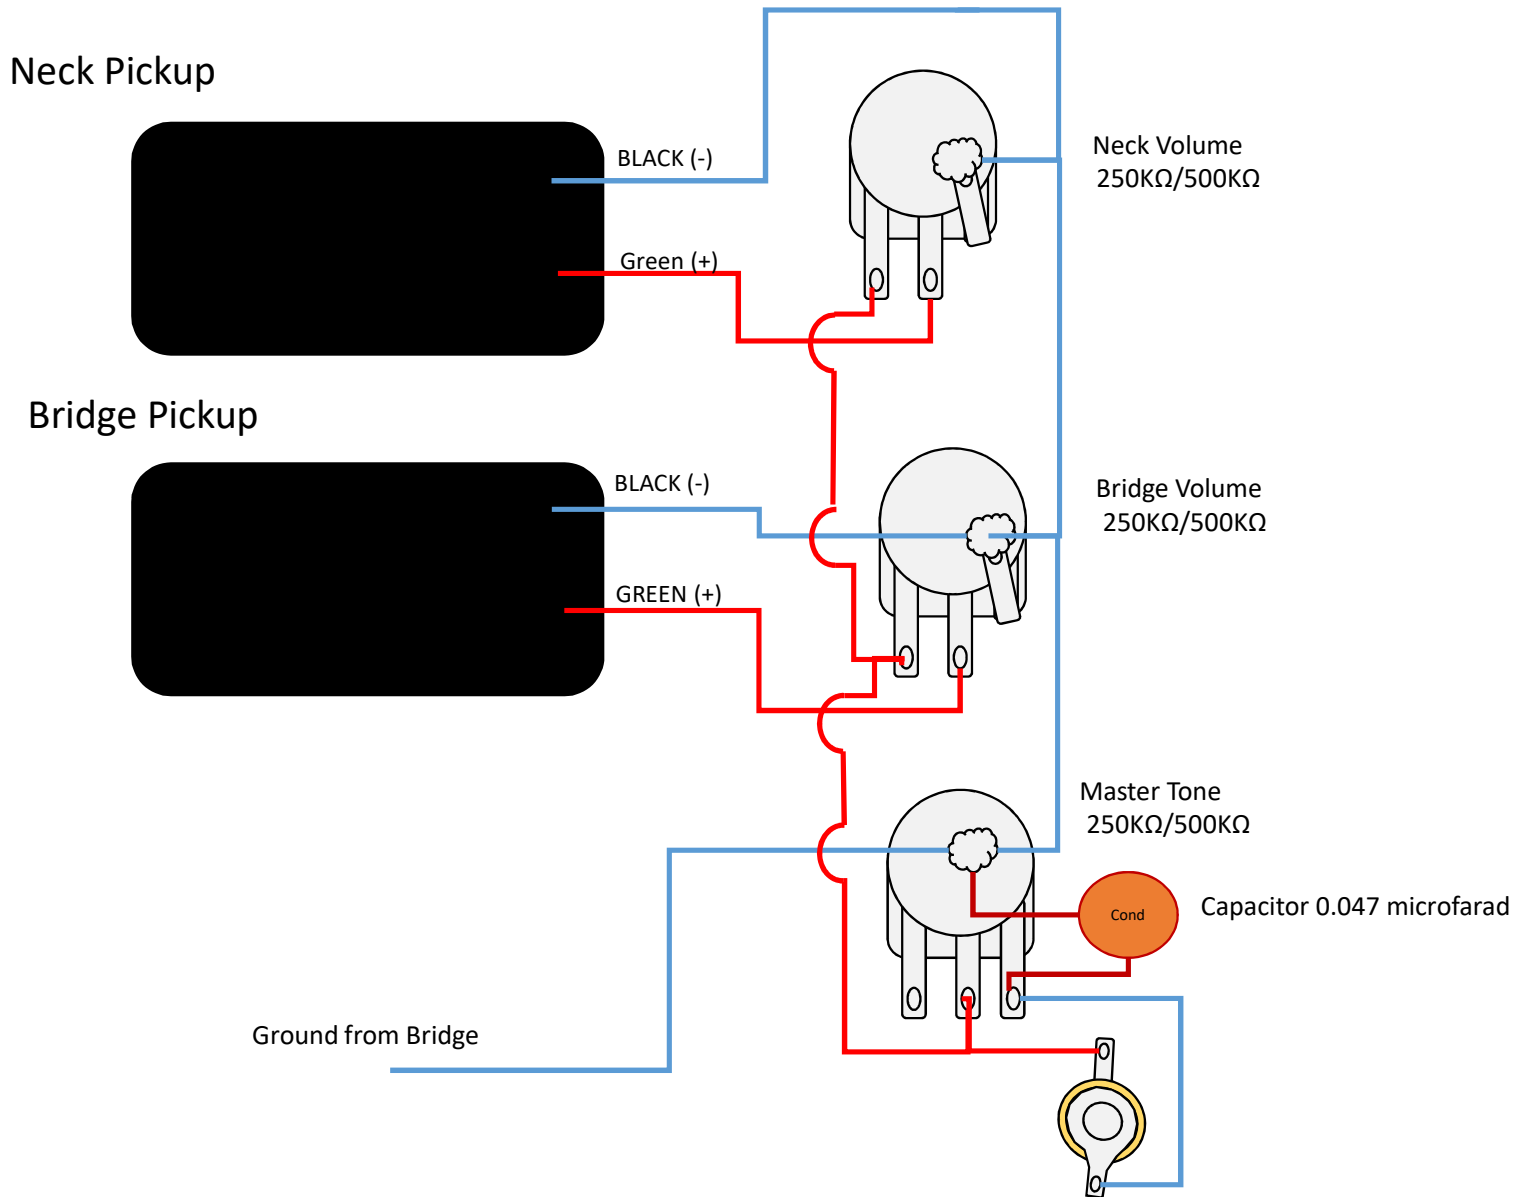

Dimensions

G-Bass Dual-Coil Pickup HB-GB-01

Specifications:

Logo Color: White

DC Resistance K Ω 13

Length: 89mm

Width: 38mm

Thickness: 23mm

Distance between screws: 82mm

Screws diameter: 3mm

G-Bass
Pickups

G-Bass Humbucker Pickup Pickup Wiring

G-Bass
Pickups

G-Bass Humbucker Pickup Factory Pickup Wiring

G-Bass
Pickups

2 Volume 1 tone Wiring Diagram

G-Bass
Pickups

2 Volume 2 Tone Wiring

Neck Pickup

Bridge Pickup

G-BASS