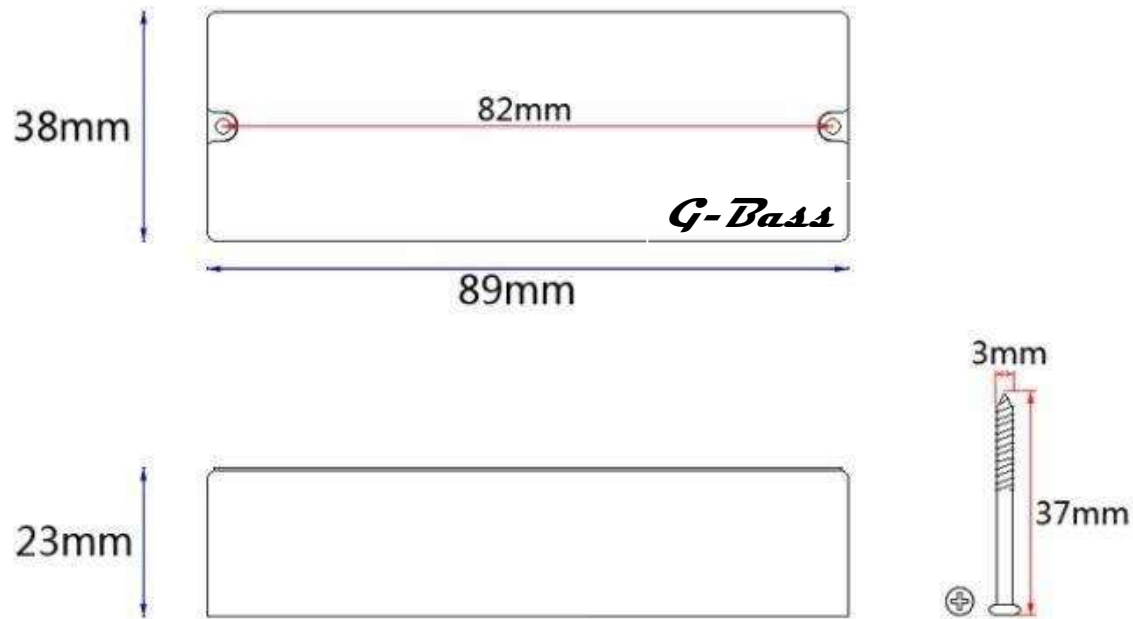

Dimensions

G-Bass Dual-Coil Pickup HB-GB-01

Specifications:

Logo Color: White

DC Resistance K Ω 13

Length: 89mm

Width: 38mm

Thickness: 23mm

Distance between screws: 82mm

Screws diameter: 3mm

G-Bass
Pickups

G-Bass Humbucker Pickup Pickup Wiring

G-Bass
Pickups

G-Bass Humbucker Pickup Factory Pickup Wiring

G-Bass
Pickups

2 Volume 1 tone Wiring Diagram