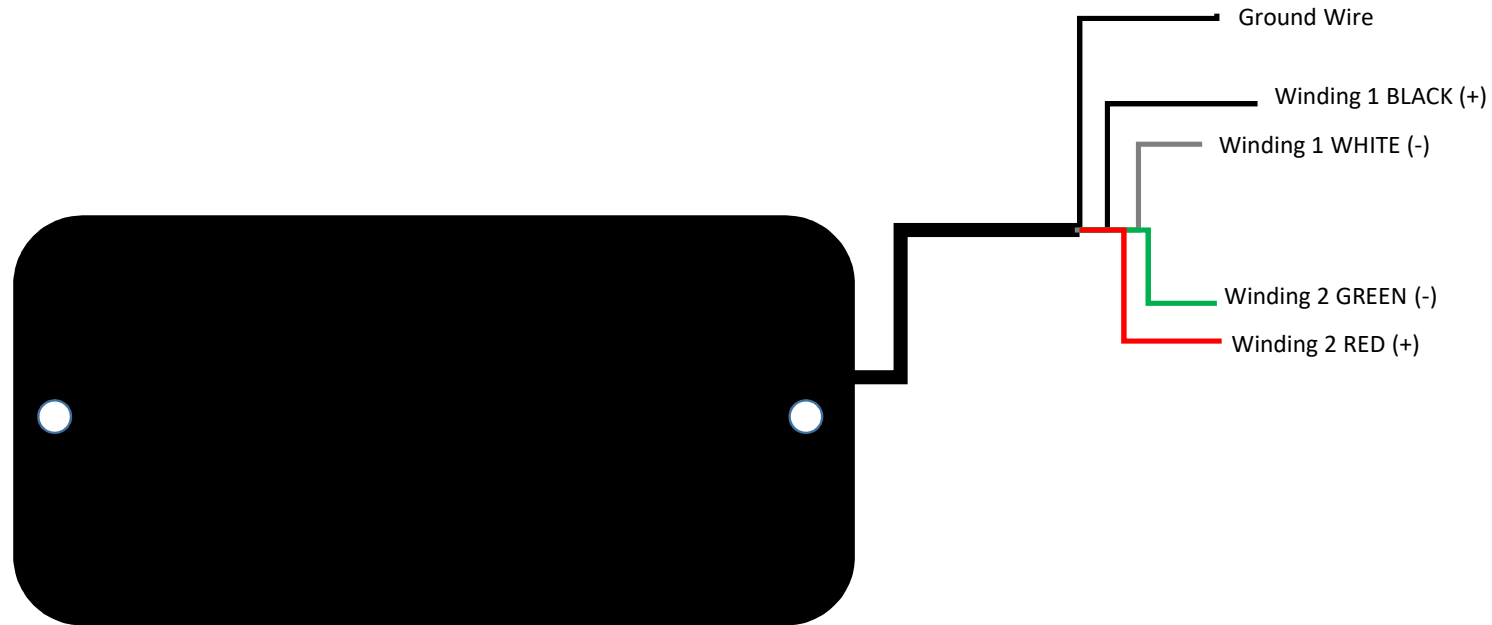

Dimensions

G-Bass Dual-Coil Pickup HB-GB-01

Specifications:

Logo Color: White

DC Resistance K Ω 13

Length: 89mm

Width: 38mm

Thickness: 23mm

Distance between screws: 82mm

Screws diameter: 3mm

G-Bass
Pickups

G-Bass Humbucker Pickup Pickup Wiring

G-Bass
Pickups

G-Bass Humbucker Pickup Factory Pickup Wiring

G-Bass
Pickups

2 Volume 1 tone Wiring Diagram

G-Bass
Pickups

2 Volume 2 Tone Wiring

Neck Pickup

Bridge Pickup

G-BASS