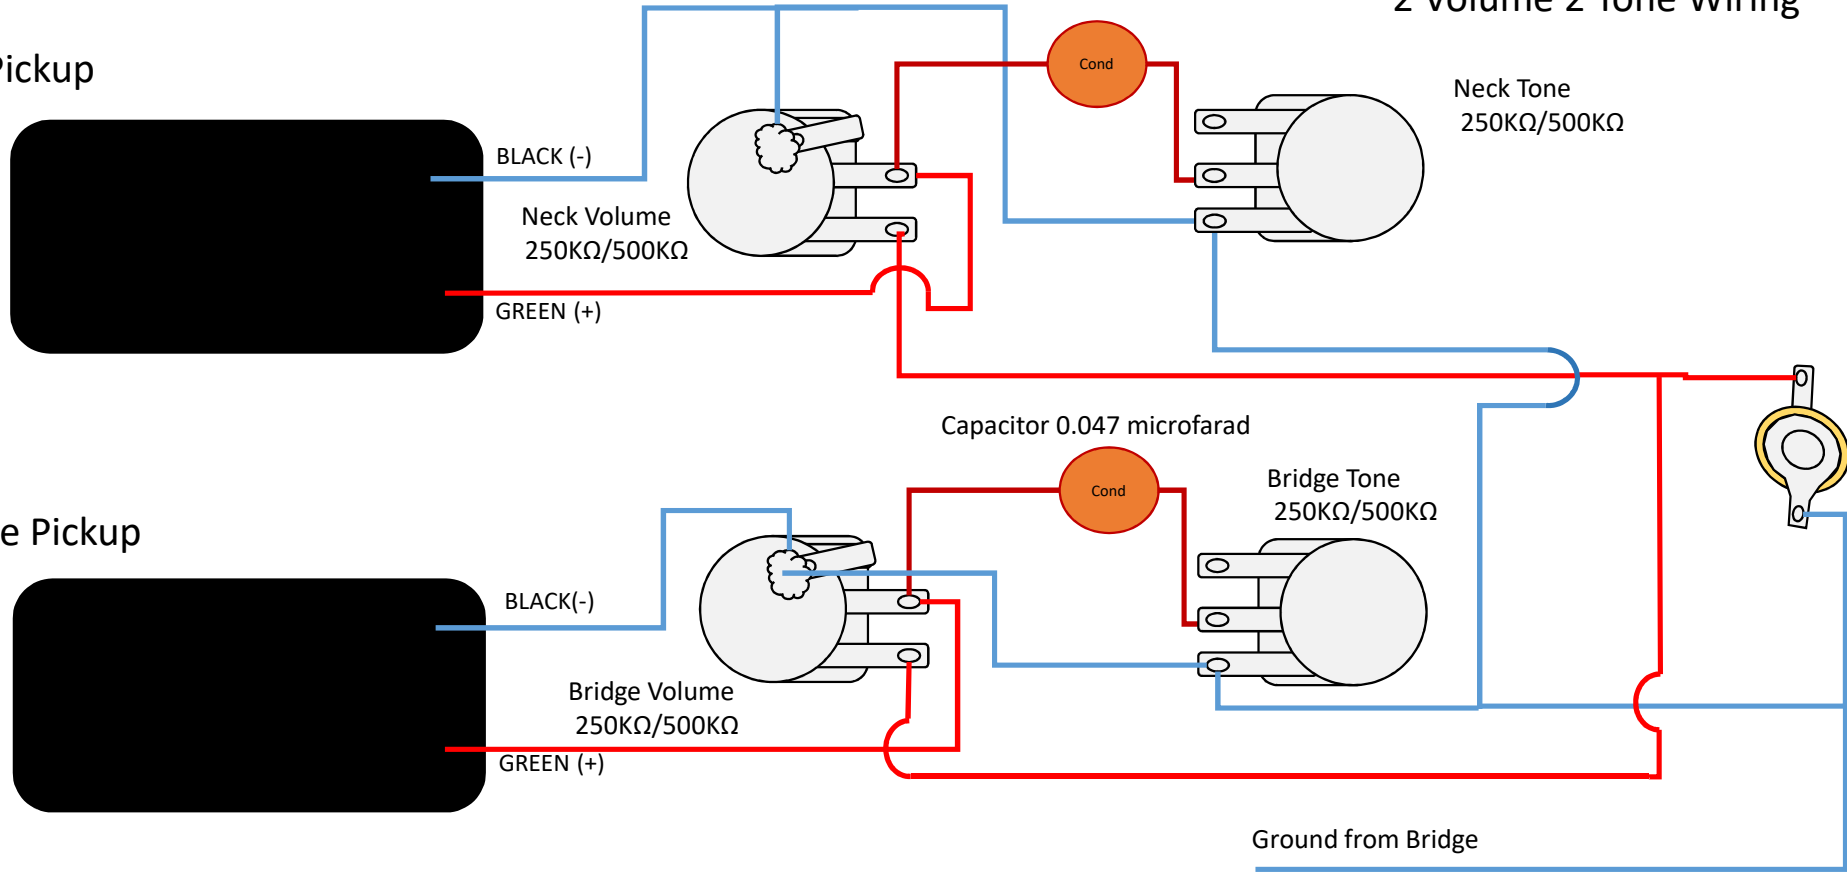

Dimensions

G-Bass Dual-Coil Pickup HB-GB-01

Specifications:

Logo Color: White

DC Resistance K Ω 13

Length: 89mm

Width: 38mm

Thickness: 23mm

Distance between screws: 82mm

Screws diameter: 3mm

G-Bass
Pickups

G-Bass Humbucker Pickup Pickup Wiring

G-Bass
Pickups

G-Bass Humbucker Pickup Factory Pickup Wiring

G-Bass
Pickups

2 Volume 1 tone Wiring Diagram

G-Bass
Pickups

2 Volume 2 Tone Wiring

Neck Pickup

Bridge Pickup

G-BASS